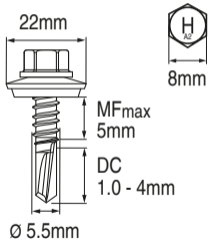

# S-MD 71 LS 5.5x25

# 285596

Rostfrei / Inox / Stainless A2

2028840